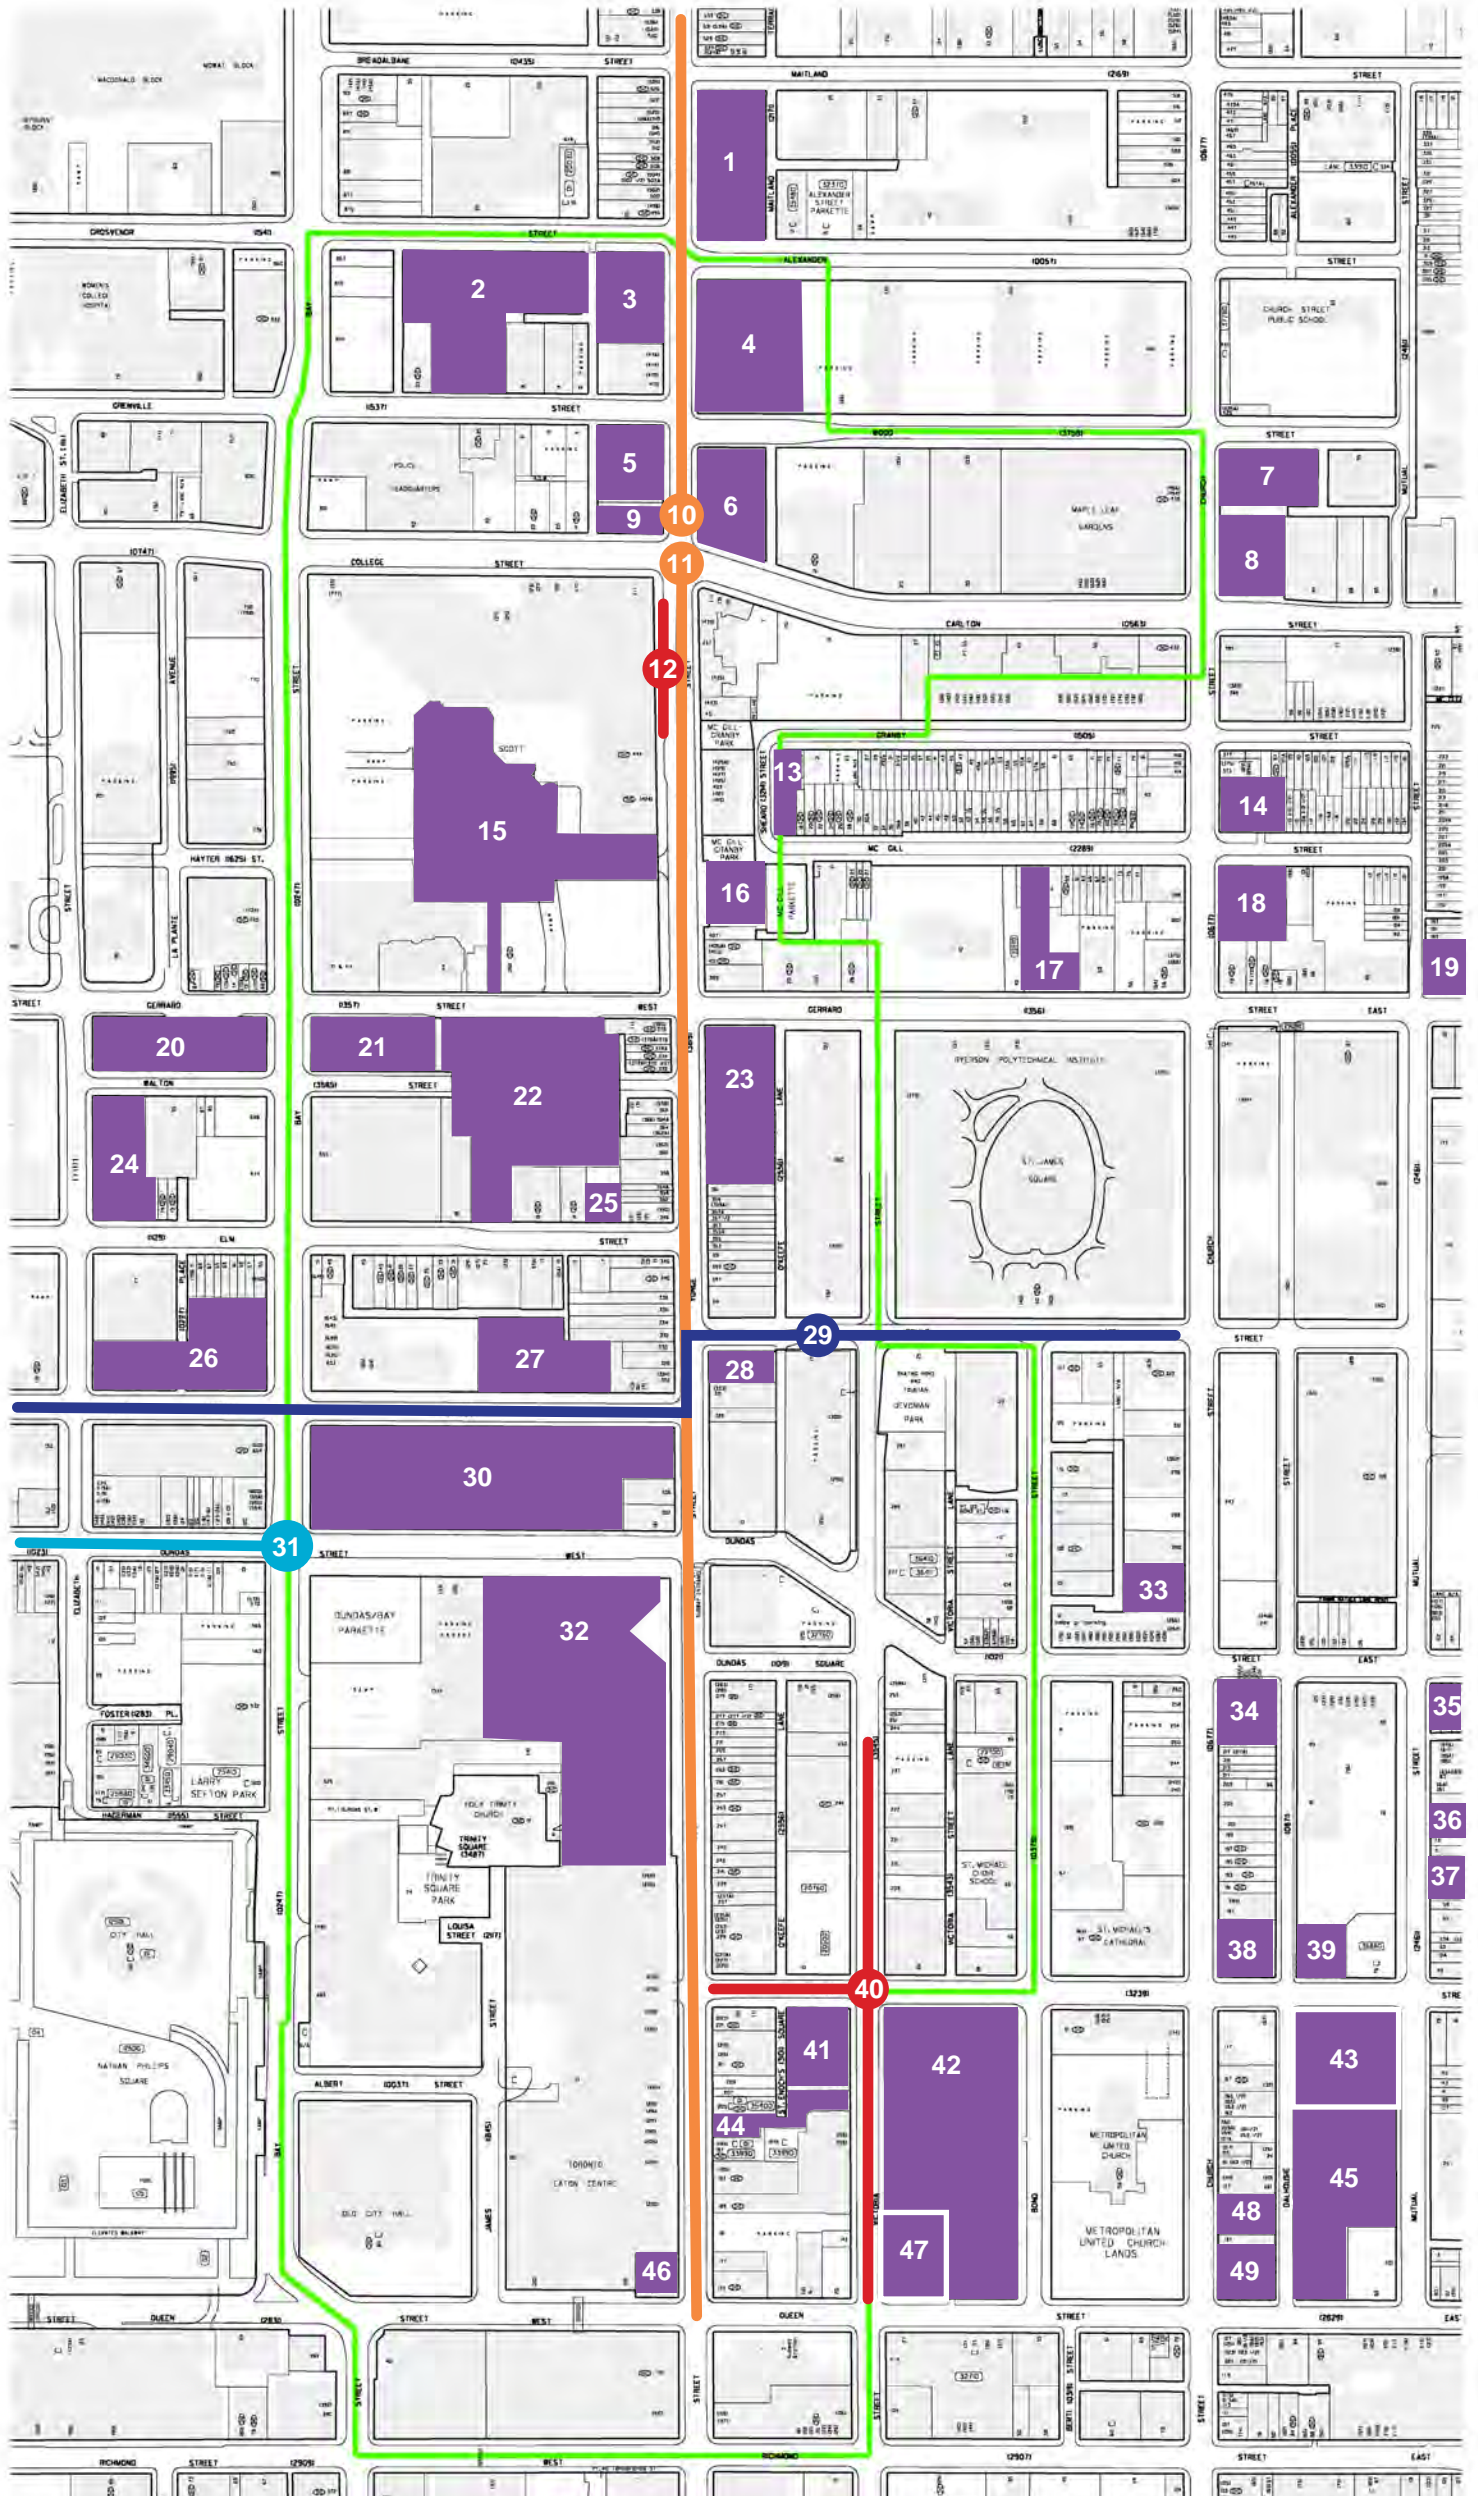

Downtown Yonge BIA Development Map

- 1 Lanterra**
501 Yonge Street
- 2 Infrastructure Ontario**
26 Grenville Street
- 3 Cresford**
484-494 Yonge Street
- 4 KingSett**
475 Yonge Street
- 5 Canderel**
1 Grenville Street
- 6 Northam Realty**
2 Carlton Street
- 7 CentreCourt**
411 Church Street
- 8 Tribute**
70 Carlton Street
- 9 Oddfellows Hall**
50 Carlton Street
- 10 Yonge Street EA Phase 2**
2019-2021
- 11 Yonge Street EA Phase 1**
2017-2019
- 12 College Station Upgrades**
Q3 2018-2020
- 13 Joseph Sheard Parkette**
Q3 2018
- 14 Menkes**
365 Church Street
- 15 College Park**
Opening Summer 2018
- 16 Artis REIT**
415 Yonge Street
- 17 Ryerson**
44 Gerrard Street E
- 18 Tridel**
355 Church Street
- 19 Antorisa Investments**
280 Jarvis Street
- 20 KingSett**
700 Bay Street
- 21 GWL**
43 Gerrard Street W
- 22 Great Eagle Holding**
33 Gerrard Street W
- 23 Cresford**
385 Yonge Street
- 24 SickKids**
175 Elizabeth Street
- 25 Pemberton**
8 Elm Street
- 26 Conservatory Group**
100 Edward Street
- 27 Lifetime**
20 Edward Street
- 28 Lalani Site Redevelopment**
355 Yonge Street
- 29 Hydro One EA**
2018-2020
- 30 H&R Atrium**
595 Bay Street
- 31 Watermain Replacement**
Sept 2018 - Sept 2019
- 32 BMO Urban Campus**
260 Yonge Street
- 33 Ryerson**
270 Church Street
- 34 Sentinel (Church) Holdings Inc**
215 Church Street
- 35 Great Gulf Homes**
155 Dundas Street E
- 36 Tribute**
75 Mutual Street
- 37 The Sher Corporation & DREAM**
59 Mutual Street

- 38 Menkes**
60 Shuter Street
- 39 CentreCourt**
64 Shuter Street
- 40 TTC Track Replacement**
TBD
- 41 Massey Hall**
178 Victoria Street
- 42 Shuter Wing Replacement**
30 Bond Street
- 43 St Thomas**
33 Mutual Street
- 44 MOD**
201 Yonge Street
- 45 St Thomas**
88 Queen Street E
- 46 Cadillac Fairview**
2 Queen Street W
- 47 St. Mike's Hospital Expansion**
131 Victoria Street
- 48 Pemberton**
139 Church Street
- 49 Bazis**
60 Queen Street E

- Boundary
- Roads
- Buildings