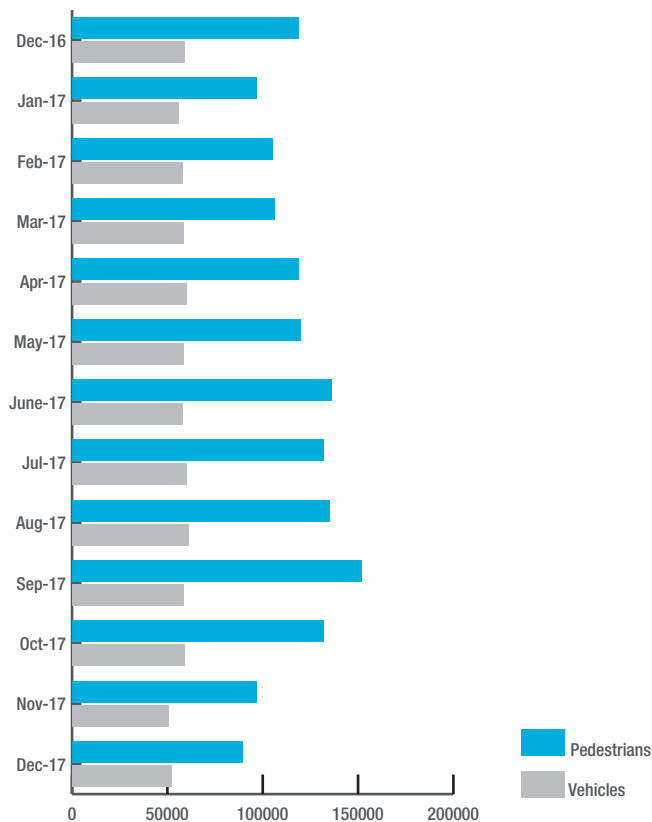

# PEDESTRIAN & VEHICLE TRAFFIC IN DOWNTOWN YONGE

DECEMBER 2017

DOWNTOWN

## Weekly average

pedestrian and vehicle counts per counter  
in Downtown Yonge

December 2017 - December 2016

Weekly average is calculated over the entire system of 12 pedestrian and 10 vehicle counters at five intersections along Yonge Street

## Split of

pedestrian and vehicle traffic  
in Downtown Yonge

December 2017

Source: Springboard

This report is provided for information purposes only.

The information contained herein is obtained from sources we believe to be reliable. However, we do not assume any responsibility for inaccuracies.