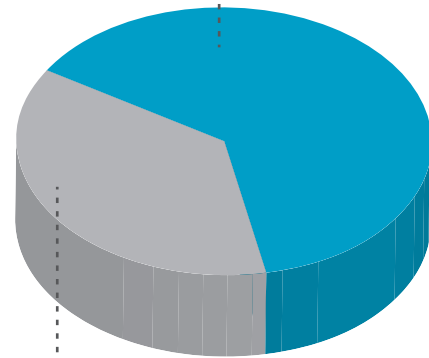

## Weekly average

pedestrian and vehicle counts per counter  
in Downtown Yonge

December 2017 - December 2016

Weekly average is calculated over the entire system of 12 pedestrian and 10 vehicle counters at five intersections along Yonge Street

## Split of

pedestrian and vehicle traffic  
in Downtown Yonge

December 2017

Source: Springboard

This report is provided for information purposes only.

The information contained herein is obtained from sources we believe to be reliable. However, we do not assume any responsibility for inaccuracies.